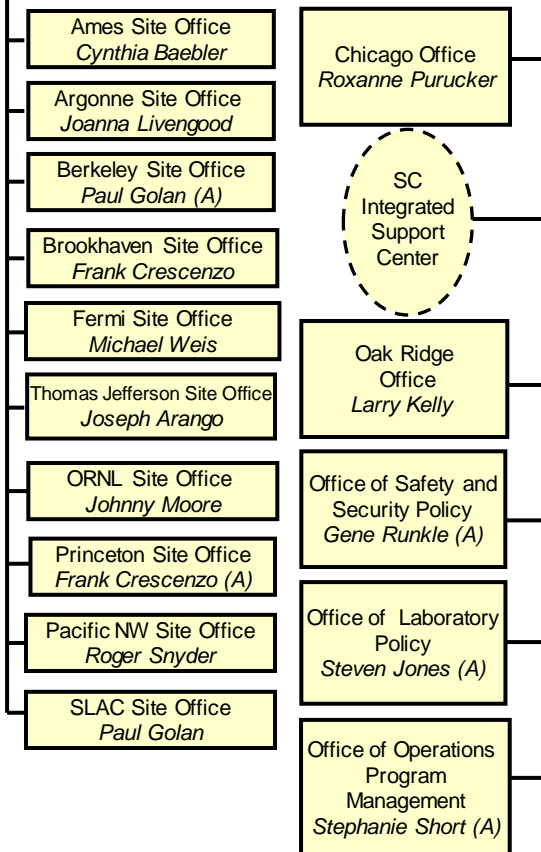

Office of the Director  
Patricia Dehmer (A)

Deputy Director for Field Operations  
Joseph McBrearty  
Associate Deputy – Stephanie Short

Deputy Director for Science Programs  
Patricia Dehmer

Deputy Director for Resource Management  
Jeffrey Salmon  
Executive Officer - Helen DeHart

Deputy Director for Field Operations  
*Joseph McBrearty*

Associate Deputy – *Stephanie Short*