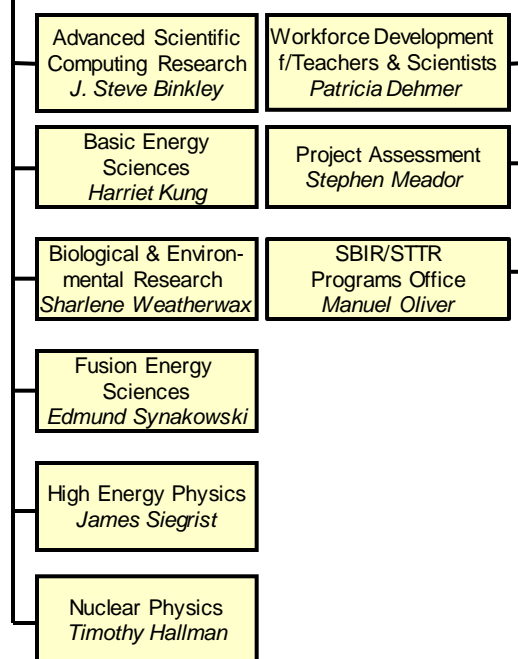

Office of the Director  
Patricia Dehmer (A)

Deputy Director for Field Operations  
Joseph McBrearty  
Associate Deputy – Stephanie Short

Deputy Director for Science Programs  
Patricia Dehmer

Deputy Director for Resource Management  
Jeffrey Salmon  
Executive Officer - Helen DeHart