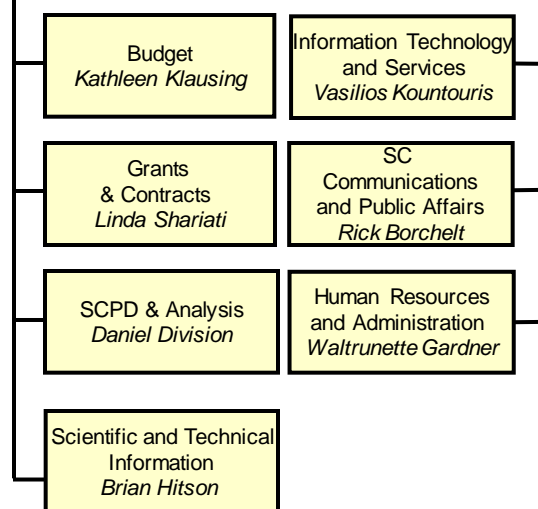

Office of the Director  
Patricia Dehmer (A)

Deputy Director for Field Operations  
Joseph McBrearty  
Associate Deputy – Stephanie Short

Deputy Director for Science Programs  
Patricia Dehmer

Deputy Director for Resource Management  
Jeffrey Salmon  
Executive Officer - Helen DeHart

Deputy Director for Field Operations  
*Joseph McBrearty*

Associate Deputy – *Stephanie Short*