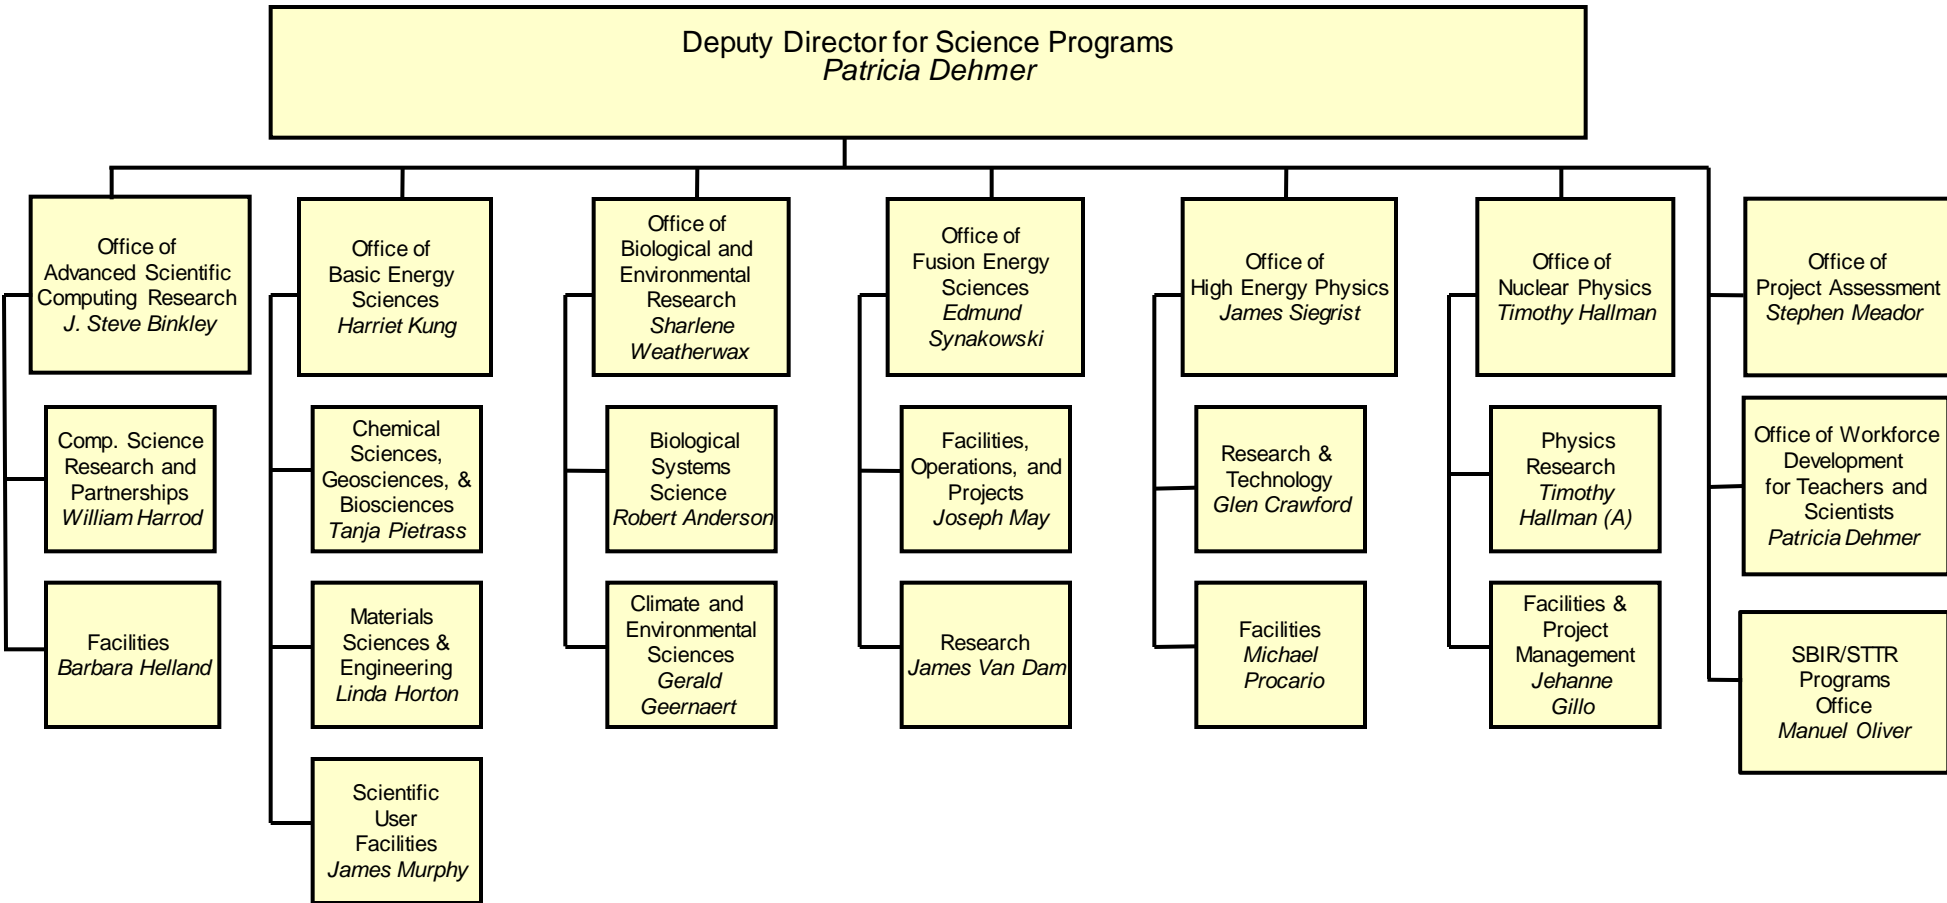

Office of the Director  
Patricia Dehmer (A)

Deputy Director for Field Operations  
Joseph McBrearty  
Associate Deputy – Stephanie Short

Deputy Director for Science Programs  
Patricia Dehmer

Deputy Director for Resource Management  
Jeffrey Salmon  
Executive Officer - Helen DeHart

Deputy Director for Field Operations  
*Joseph McBrearty*

Associate Deputy – *Stephanie Short*