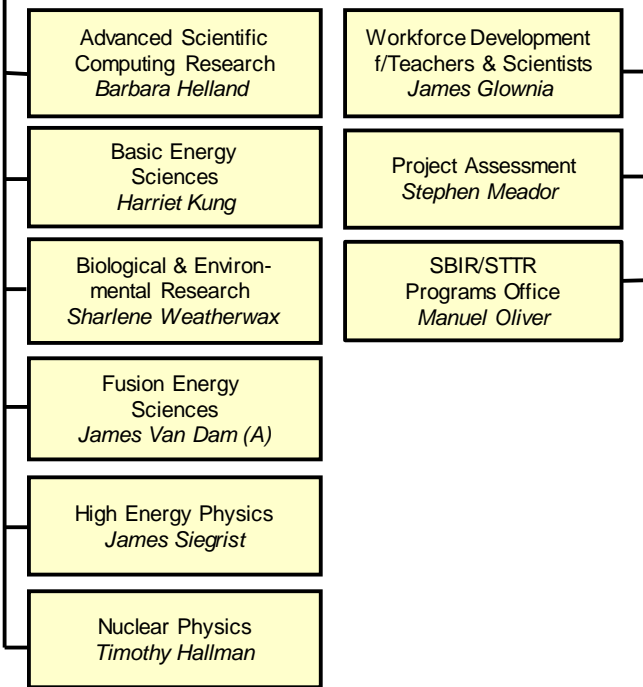

Office of the Director
Vacant

Deputy Director
for Field Operations
Joseph McBreary
Associate Deputy—*Juston Fontaine (A)*

Deputy Director
for Science Programs
J. Steve Binkley

Deputy Director
for Resource Management
Cynthia Mays, Acting
Executive Officer - *Helen DeHart*