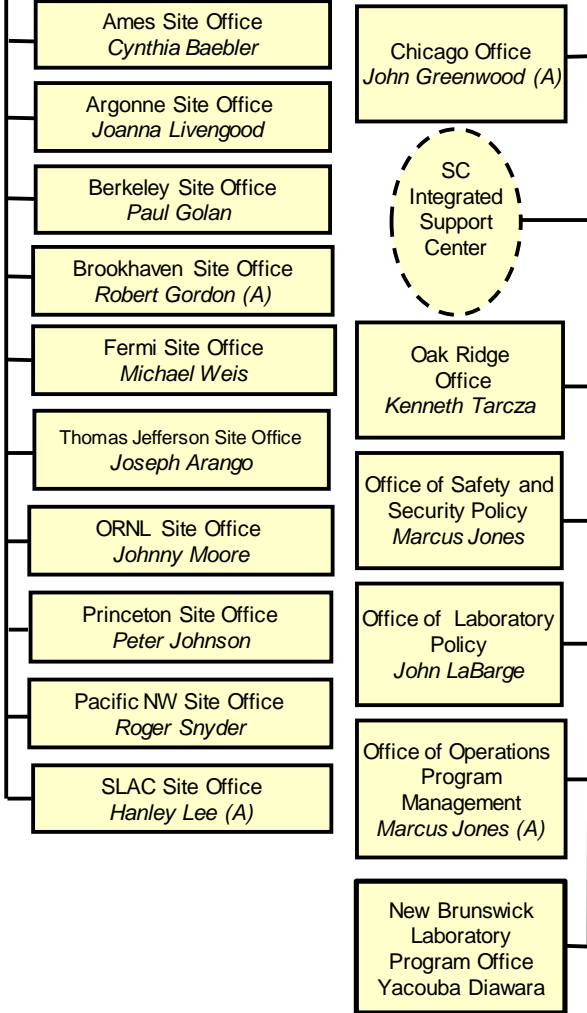

Office of the Director
Vacant

Deputy Director
for Field Operations
Joseph McBreary
Associate Deputy—*Juston Fontaine (A)*

Deputy Director
for Science Programs
J. Steve Binkley

Deputy Director
for Resource Management
Cynthia Mays, Acting
Executive Officer - *Helen DeHart*

Deputy Director for Field Operations
Joseph McBrearty

Associate Deputy – Juston Fontaine (A)