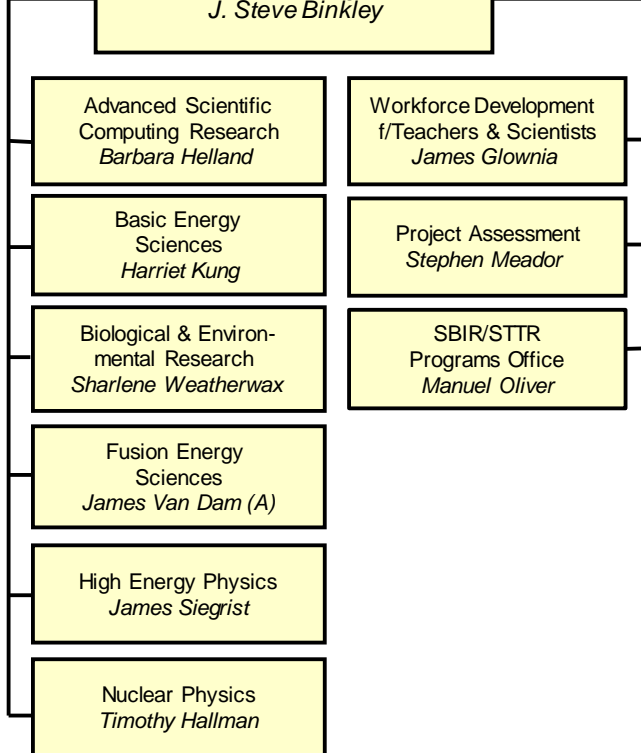

Office of the Director  
Vacant

Deputy Director  
for Field Operations  
*Joseph McBrearty*  
Associate Deputy – *Juston Fontaine (A)*

Deputy Director  
for Science Programs  
*J. Steve Binkley*

Deputy Director  
for Resource Management  
*Cynthia Mays, Acting*  
Executive Officer - *Helen DeHart*