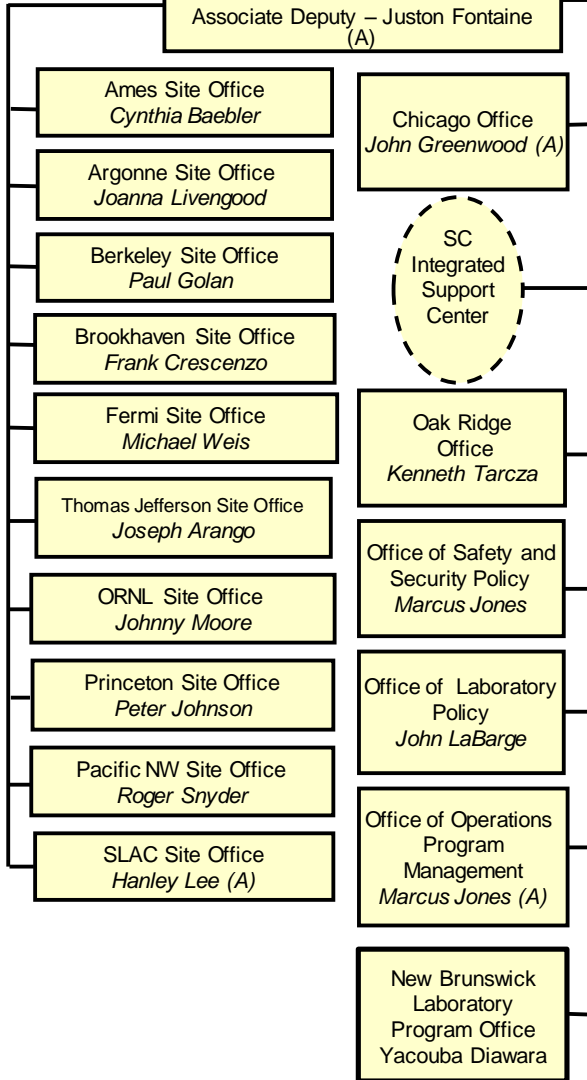

Office of the Director  
Vacant

Deputy Director  
for Field Operations  
*Joseph McBrearty*  
Associate Deputy – *Juston Fontaine (A)*

Deputy Director  
for Science Programs  
*J. Steve Binkley*

Deputy Director  
for Resource Management  
*Cynthia Mays, Acting*  
Executive Officer - *Helen DeHart*

Deputy Director for Field Operations  
*Joseph McBrearty*

Associate Deputy – Juston Fontaine (A)