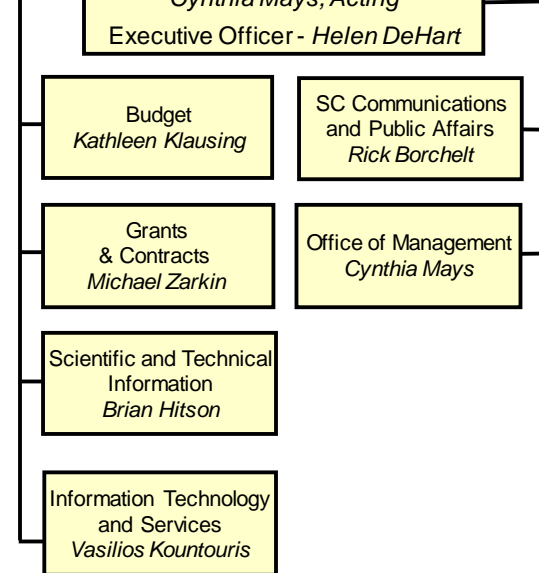

Office of the Director  
Vacant

Deputy Director  
for Field Operations  
*Joseph McBrearty*  
Associate Deputy – *Juston Fontaine (A)*

Deputy Director  
for Science Programs  
*J. Steve Binkley*

Deputy Director  
for Resource Management  
*Cynthia Mays, Acting*  
Executive Officer - *Helen DeHart*

Deputy Director for Field Operations  
*Joseph McBrearty*

Associate Deputy – Juston Fontaine (A)