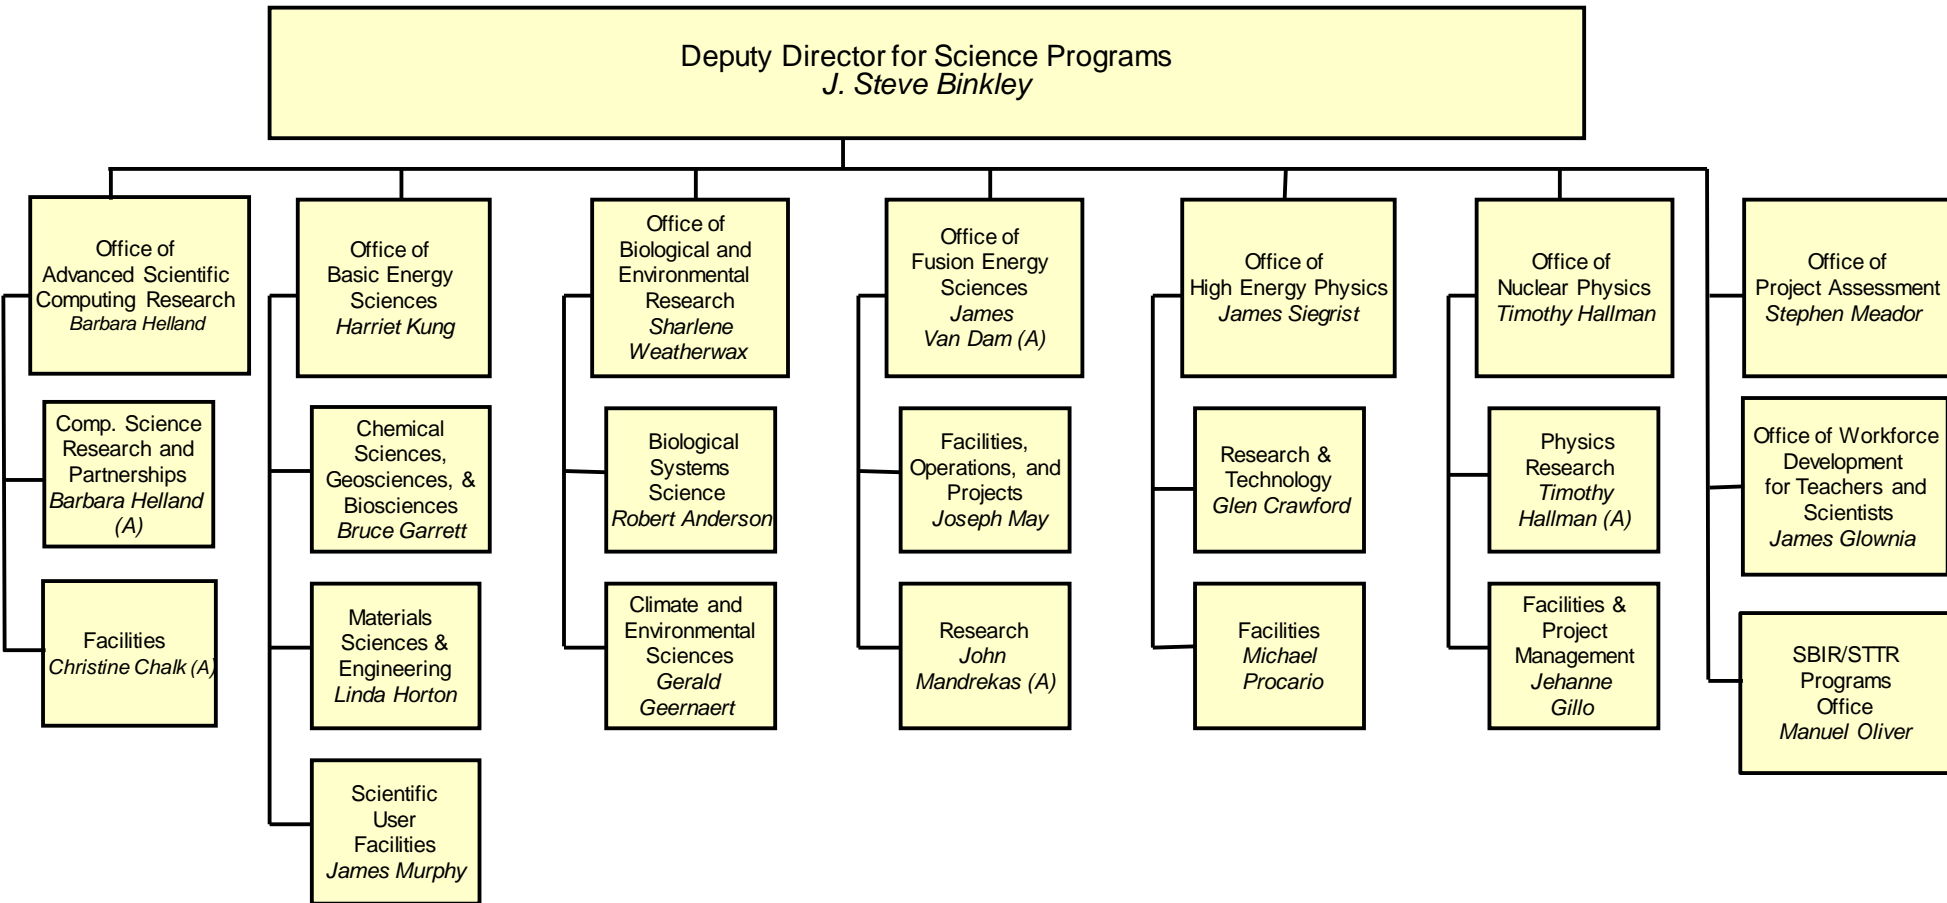

Office of the Director  
Vacant

Deputy Director  
for Field Operations  
*Joseph McBrearty*  
Associate Deputy – *Juston Fontaine (A)*

Deputy Director  
for Science Programs  
*J. Steve Binkley*

Deputy Director  
for Resource Management  
*Cynthia Mays, Acting*  
Executive Officer - *Helen DeHart*

Deputy Director for Field Operations  
*Joseph McBrearty*

Associate Deputy – Juston Fontaine (A)