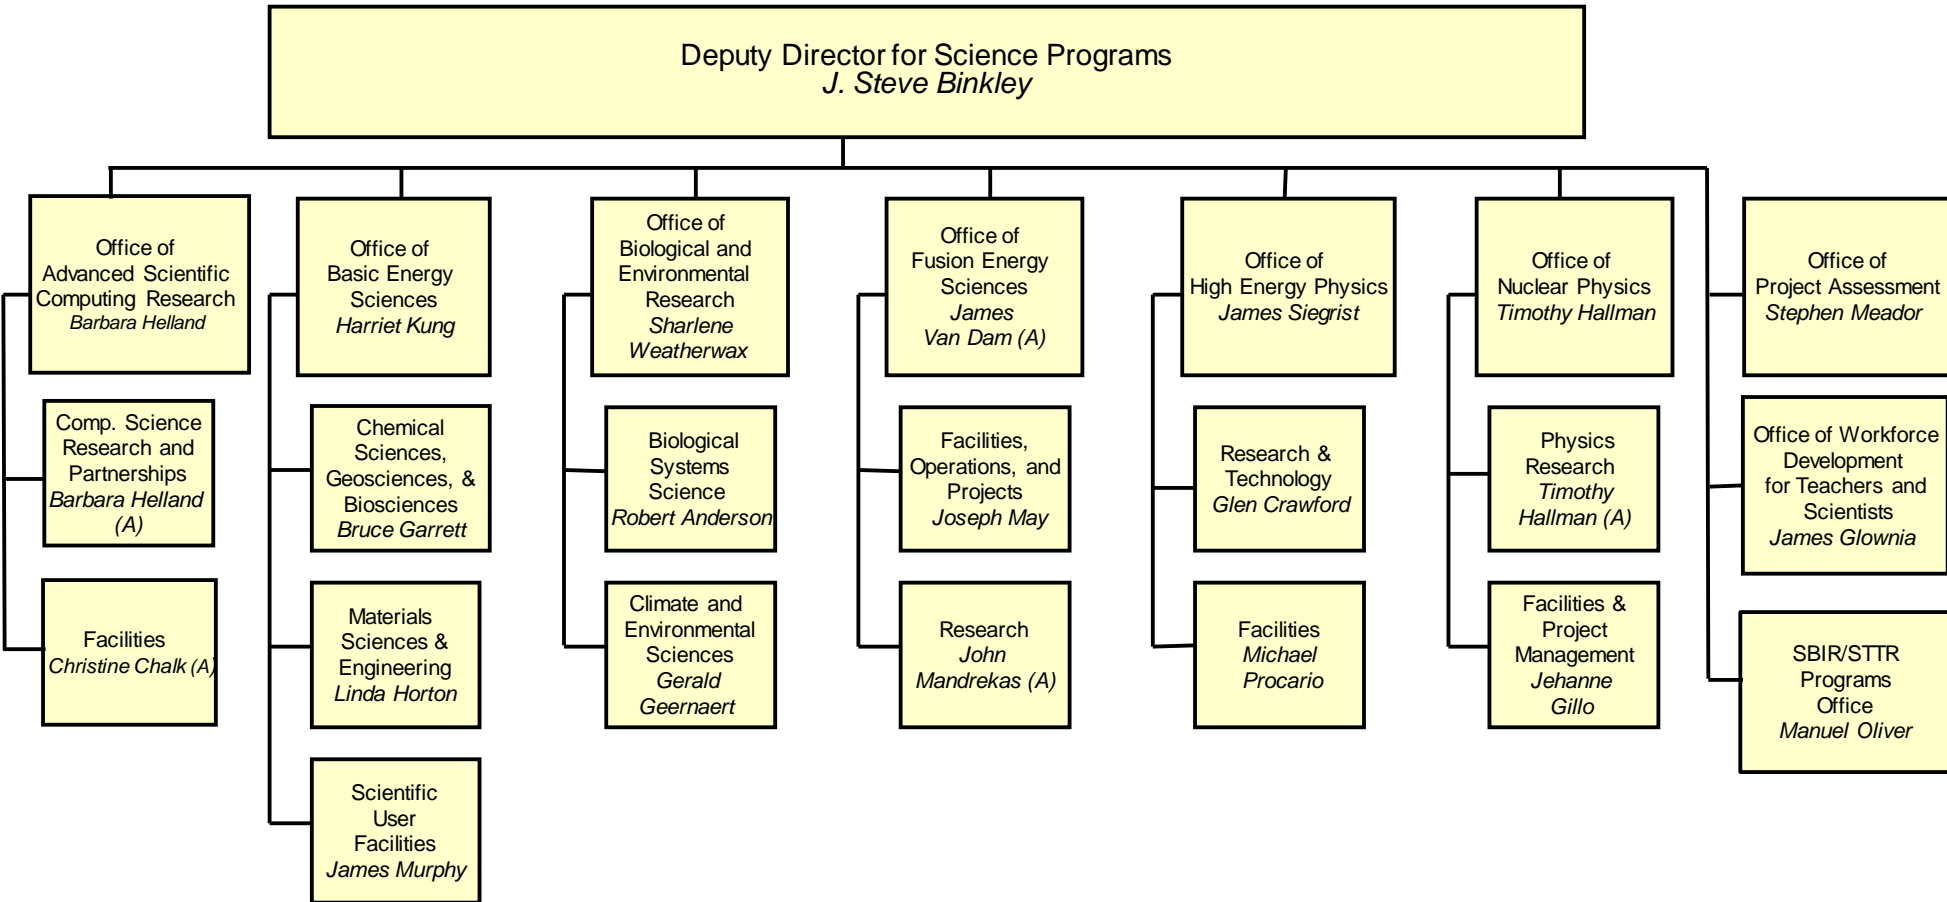

Office of the Director
Vacant

Deputy Director
for Field Operations
Joseph McBreary
Associate Deputy—*Juston Fontaine (A)*

Deputy Director
for Science Programs
J. Steve Binkley

Deputy Director
for Resource Management
Cynthia Mays, Acting
Executive Officer - *Helen DeHart*

Deputy Director for Field Operations
Joseph McBrearty

Associate Deputy – Juston Fontaine (A)