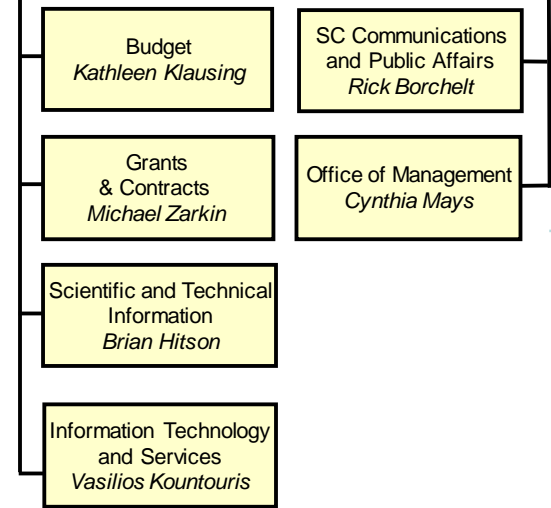

Office of the Director
Vacant

Deputy Director
for Field Operations
Joseph McBreary
Associate Deputy—*Juston Fontaine (A)*

Deputy Director
for Science Programs
J. Steve Binkley

Deputy Director
for Resource Management
Cynthia Mays, Acting
Executive Officer - *Helen DeHart*

Deputy Director for Field Operations
Joseph McBrearty

Associate Deputy – Juston Fontaine (A)